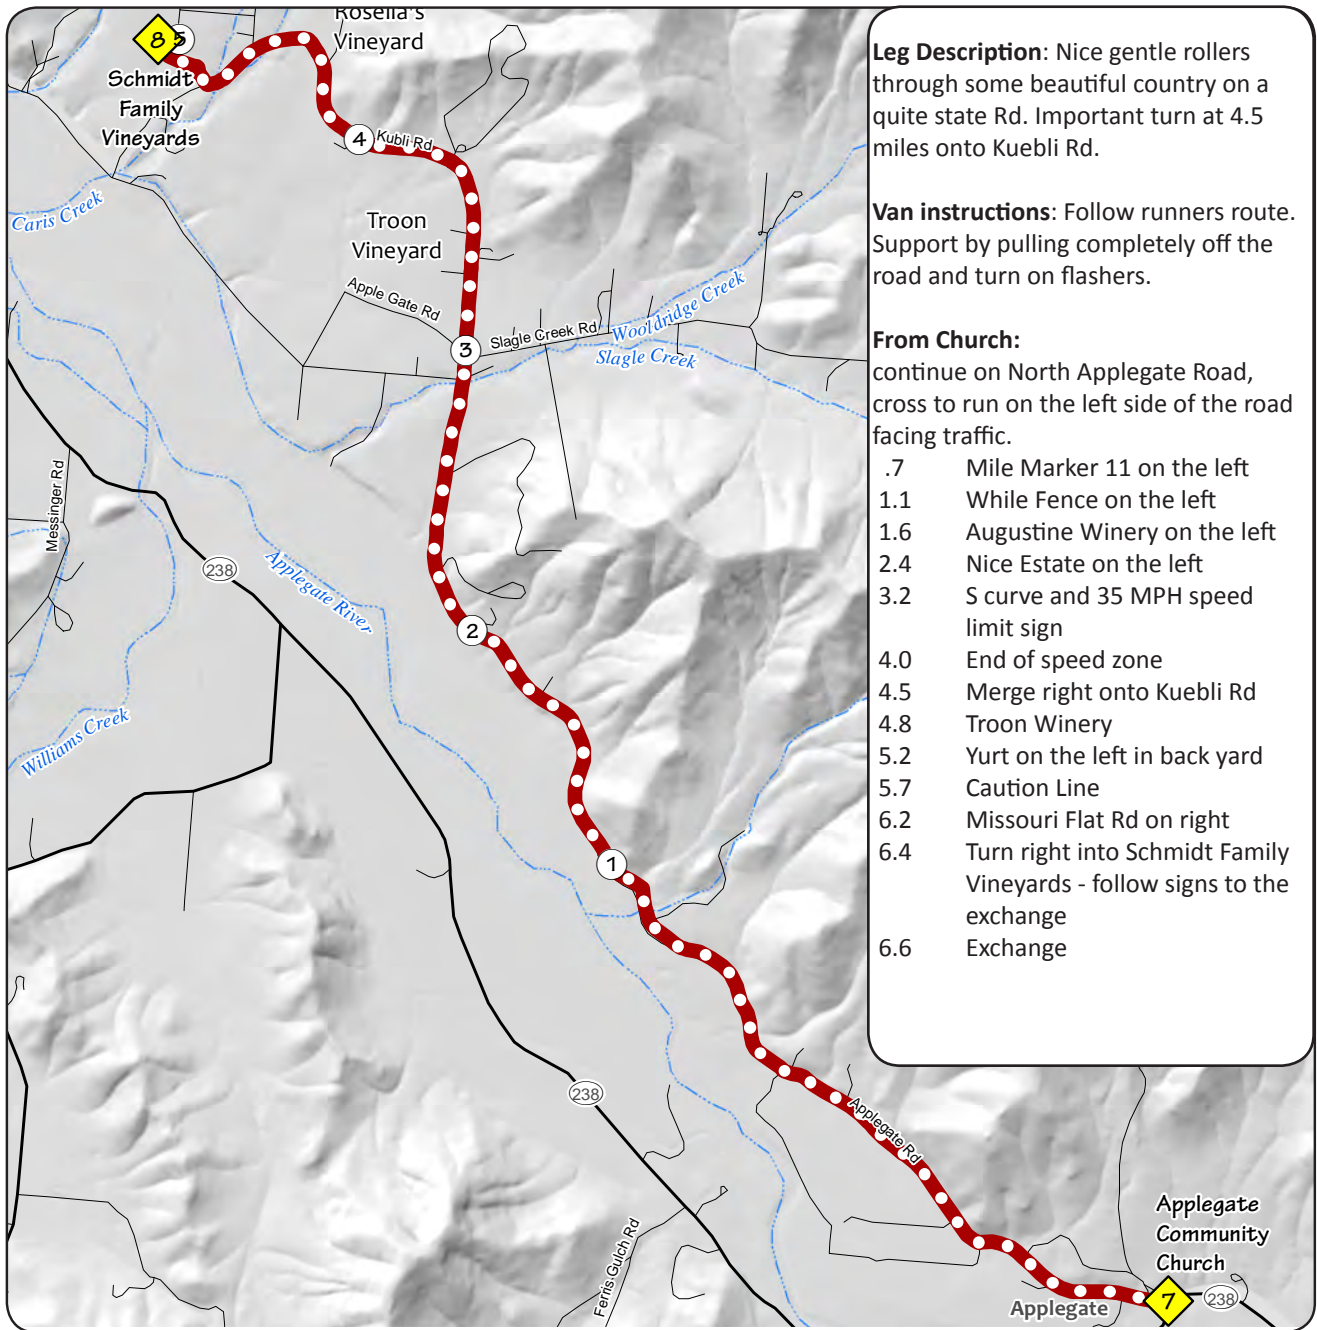

LEG 8 - 6.6 MILES - MODERATE

Ex 8 opens: 11:15 am
Run side: **LEFT, facing traffic**

Good Cell

Safety equipment
hours: 7pm to 7am

Leg Description: Nice gentle rollers through some beautiful country on a quite state Rd. Important turn at 4.5 miles onto Kuebli Rd.

Van instructions: Follow runners route. Support by pulling completely off the road and turn on flashers.

From Church: continue on North Applegate Road, cross to run on the left side of the road facing traffic.

- .7 Mile Marker 11 on the left
- 1.1 While Fence on the left
- 1.6 Augustine Winery on the left
- 2.4 Nice Estate on the left
- 3.2 S curve and 35 MPH speed limit sign
- 4.0 End of speed zone
- 4.5 Merge right onto Kuebli Rd
- 4.8 Troon Winery
- 5.2 Yurt on the left in back yard
- 5.7 Caution Line
- 6.2 Missouri Flat Rd on right
- 6.4 Turn right into Schmidt Family Vineyards - follow signs to the exchange
- 6.6 Exchange